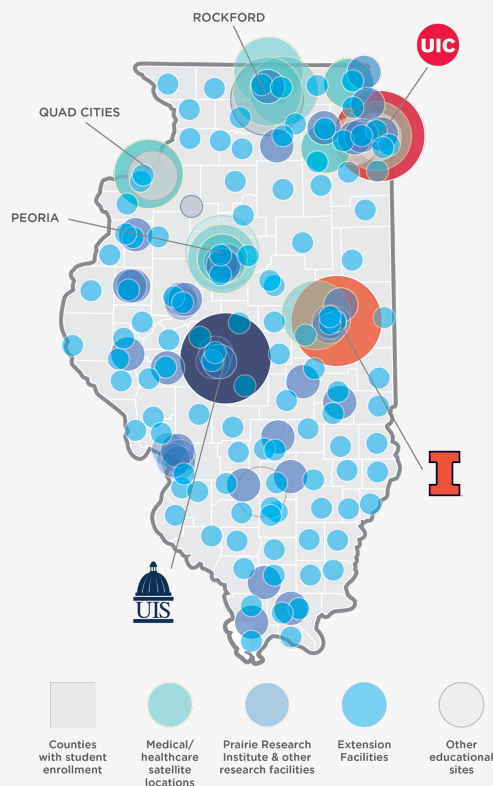

# 17TH CONG. DISTRICT

REP. ERIC SORENSEN

<b>STUDENTS ENROLLED LAST YEAR</b>	<b>1,276</b>
UIUC: 765	UIC: 330
UIS: 181	
<b>FALL FRESHMEN (2025)</b>	<b>167</b>
Applications: 793	Admitted: 506 (64%)
<b>STUDENTS GRADUATED LAST YEAR</b>	<b>320</b>
UIUC: 186	UIC: 88
UIS: 46	
<b>ALUMNI IN DISTRICT</b>	<b>12,116</b>
<b>EMPLOYEES IN DISTRICT</b>	<b>878</b>
<b>VENDORS IN DISTRICT IN LAST 5 YEARS</b>	<b>943</b>
Amount spent on vendor goods/services: \$180.0M	
<b>CLIENTS SERVED BY SPECIALIZED CARE FOR CHILDREN</b>	<b>859</b>
<b>CLINIC/HOSPITAL PATIENTS</b>	<b>5,551</b>
<b>EXTENSION CONTACTS</b>	<b>145,549</b>

## OUR SYSTEM-WIDE IMPACT

**101,081**  
TOTAL STUDENTS

**65,169**  
UNDERGRADUATES

ILLINOIS RESIDENTS **79%**

**33%** UNDERREPRESENTED MINORITIES

EDUCATION	
DEGREES AWARDED ANNUALLY	28,000
STEM DEGREES AWARDED ANNUALLY	14,600
DEGREE PROGRAMS	700
ALUMNI WORLDWIDE	890K
RESEARCH & ECONOMIC DEVELOPMENT	
FEDERAL/STATE/PRIVATE FUNDING	\$1.4B
TECHNOLOGY DISCLOSURES	413
PATENTS ISSUED	91
ACTIVE STARTUPS	118
LICENSED & OPTIONED TECHNOLOGIES	90
PUBLIC SERVICE	
FIRE SERVICE INSTITUTE ENROLLMENTS	36,149
POLICE TRAINING INSTITUTE ENROLLMENTS	967
UNIVERSITY OUTREACH CONTACTS	3,216
EXTENSION CONTACTS	802,465
4-H PARTICIPANTS	261,012
PRAIRIE RESEARCH INSTITUTE ROI	6:1